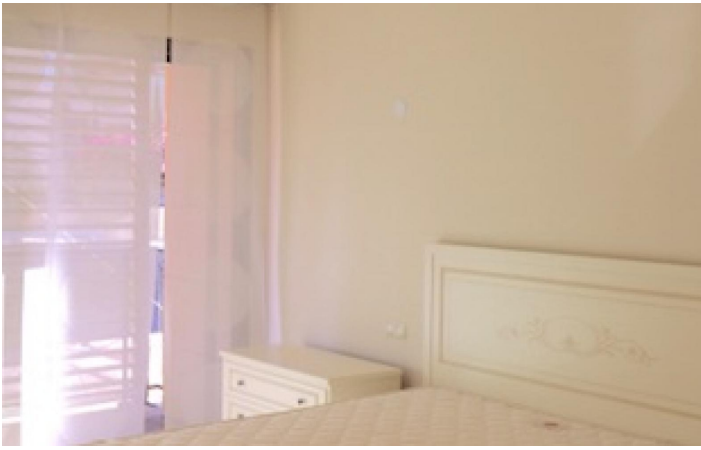

APARTMENT TO RENT WITH SEA VIEWS

Ref. #  EUR 2,200  2  2  ca. 150 m²

Description

Elegant fully furnished apartment available for long term rental in a complex by the sea.

Main

Category	Apartment, Flat
Location	
Building area	appr. 150m ²
Habitable surface	appr. 150m ²
Floor	bajos
Bedrooms	2
Bathrooms	2
Pool	No
Energy certificate	