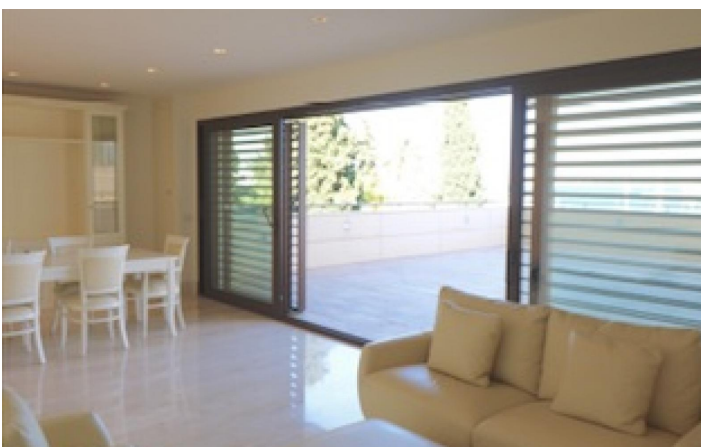

APARTMENT TO RENT WITH SEA VIEWS

Ref. #  EUR 2,200  2  2  ca. 150 m²

Description

Elegant fully furnished apartment available for long term rental in a complex by the sea.

Main

Category	Apartment, Flat
Location	
Building area	appr. 150m ²
Habitable surface	appr. 150m ²
Floor	bajos
Bedrooms	2
Bathrooms	2
Pool	No
Energy certificate	