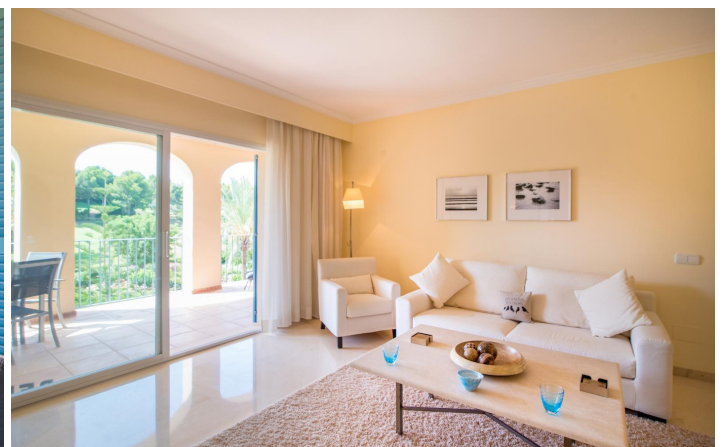

ATTRACTIVE APARTMENT WITH VIEWS OVER BENDINAT GOLF

Ref. #

EUR 579,000

2

2

ca. 96 m²

Description

Elegant and bright apartment in the exclusive area of Bendinat Golf Course. Total space of 115sqm; living area is 96sqm and an nice spacious terrace of 19sqm. 2 bedrooms and 2 bathrooms, one of them with shower and bathtub and the other with shower, lounge with dining area, kitchen with utility room and a big terrace overlooking the nice green golf course and beautifully landscaped gardens. Garage with 2 spaces and storage room are easily accessible through the elevator or stairs. The apartment is equipped with hot & cold air condition, fireplace, double glazing, intercom, marble floors, the 2 underground parkings, community pools, gated community with security surveillance. To be sold fully furnished. SES OLIVERES DEVELOPMENT: Ses Oliveres, Bendinat, is located a minute from the highway to Palma, less than 15 minutes from the airport and about 5 minutes from Portals Nous and the international school. Shops, restaurants and the beach are all within few minute walking distance. The exclusive area of Bendinat has a lovely prime coastal location and is also only minutes away from the popular Puerto Portals harbour. The development has beautiful community grounds and landscaped gardens with three swimming pools. The exclusive Bendinat Golf Course is only few minutes away, lovey residential area with many properties enjoying views over the golf course. There is also a residential administration office on site to help and assist owners and residents with all their enquiries. The closest beaches are Illetas, Bendinat and Portals, San Agustin & Cala Mayor beaches, shops, restaurants and schools, near by. Easy connection to Palma and the airport.